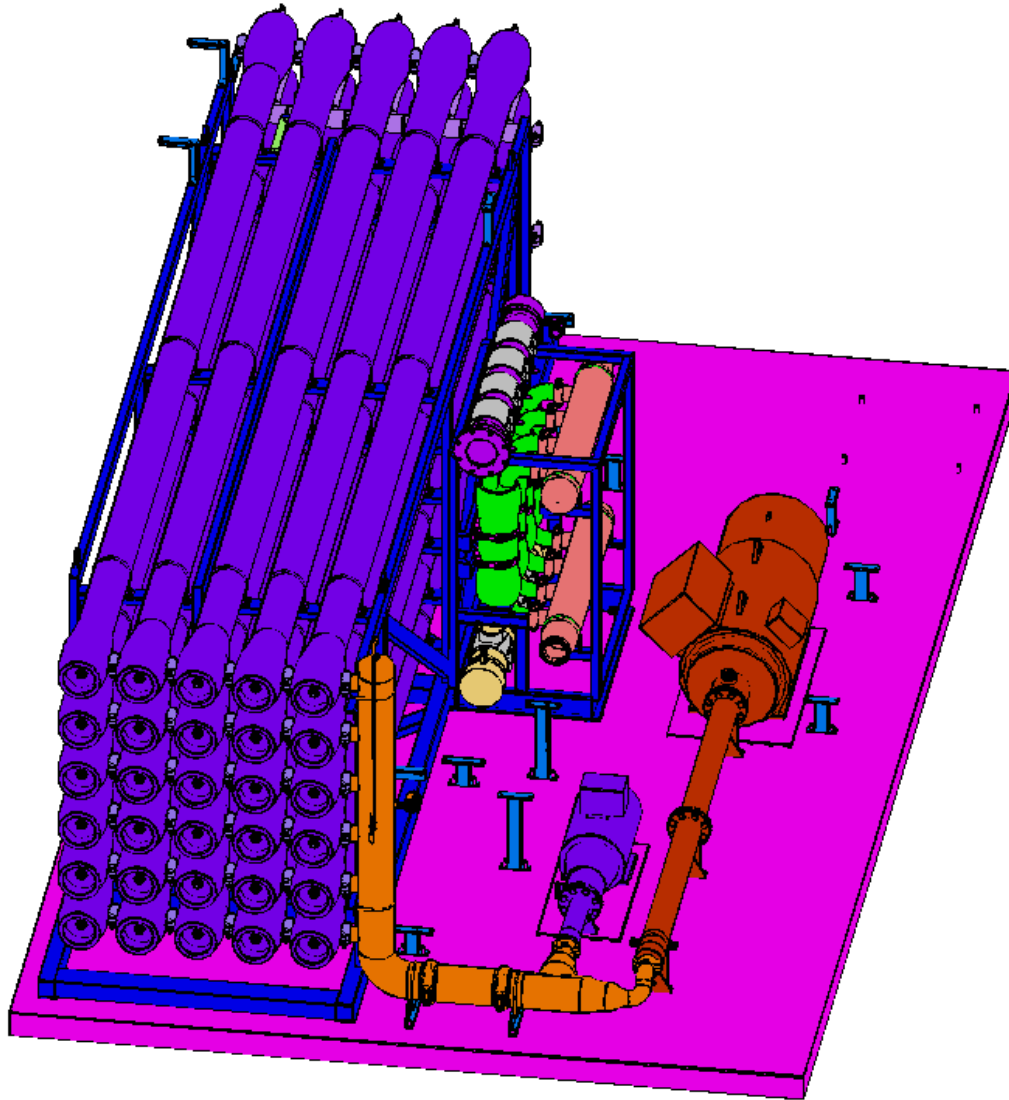

# 3043781 ASSY,CARTRIDGE FILTER, SEAPRO 210

\*\*3043728 shown for reference

\*\*\*Location shown as reference, can be placed a location determined by customer

# 3043982 PLMB,PUMP DISCH,2205,8.0,SEAPRO 210