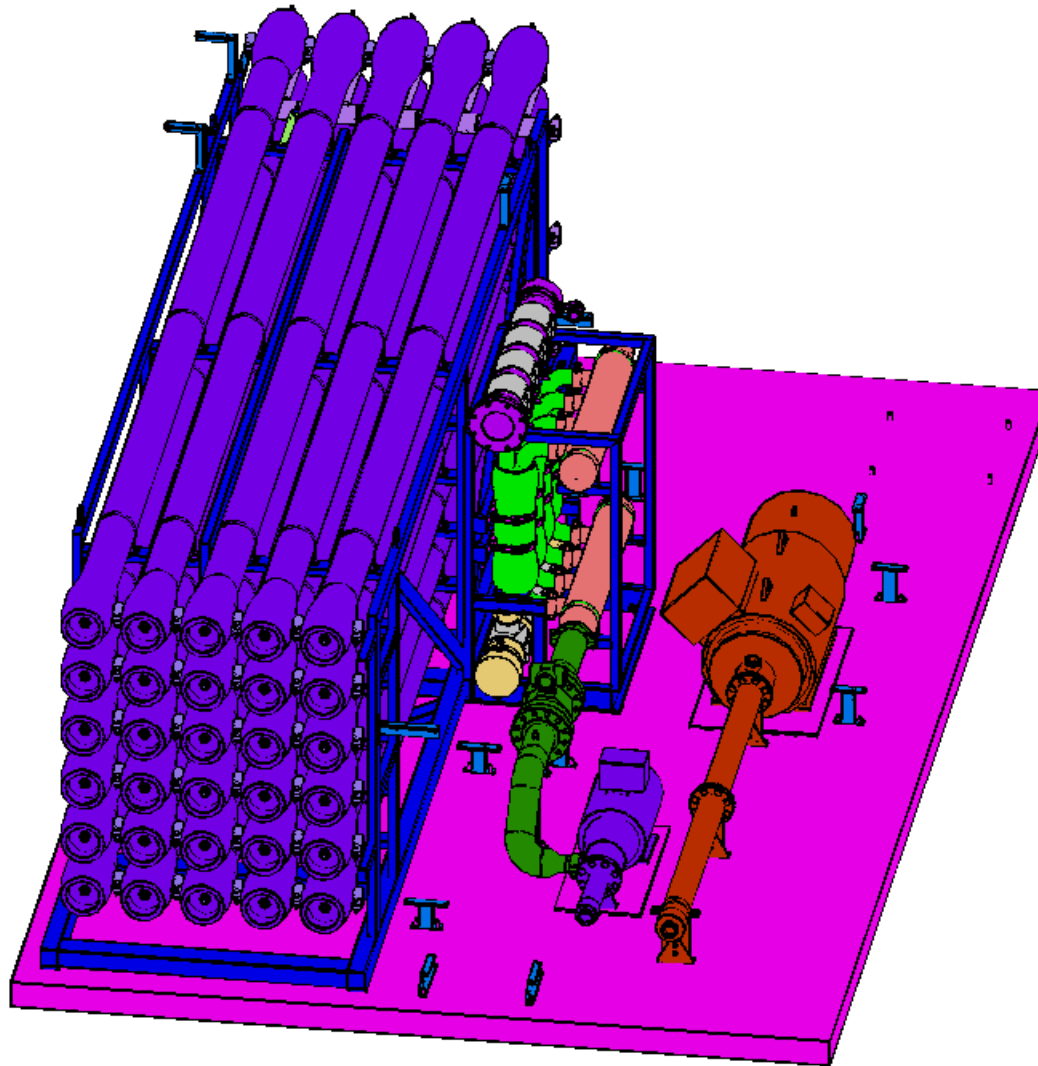

3043981 PLMB,BST PMP SUCT,6.0,2205,SEAPRO 210