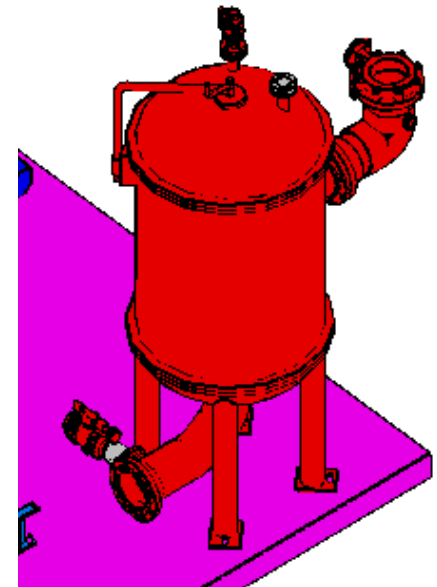

3043781 ASSY,CARTRIDGE FILTER, SEAPRO 210

**3043728 shown for reference

***Location shown as reference, can be placed a location determined by customer